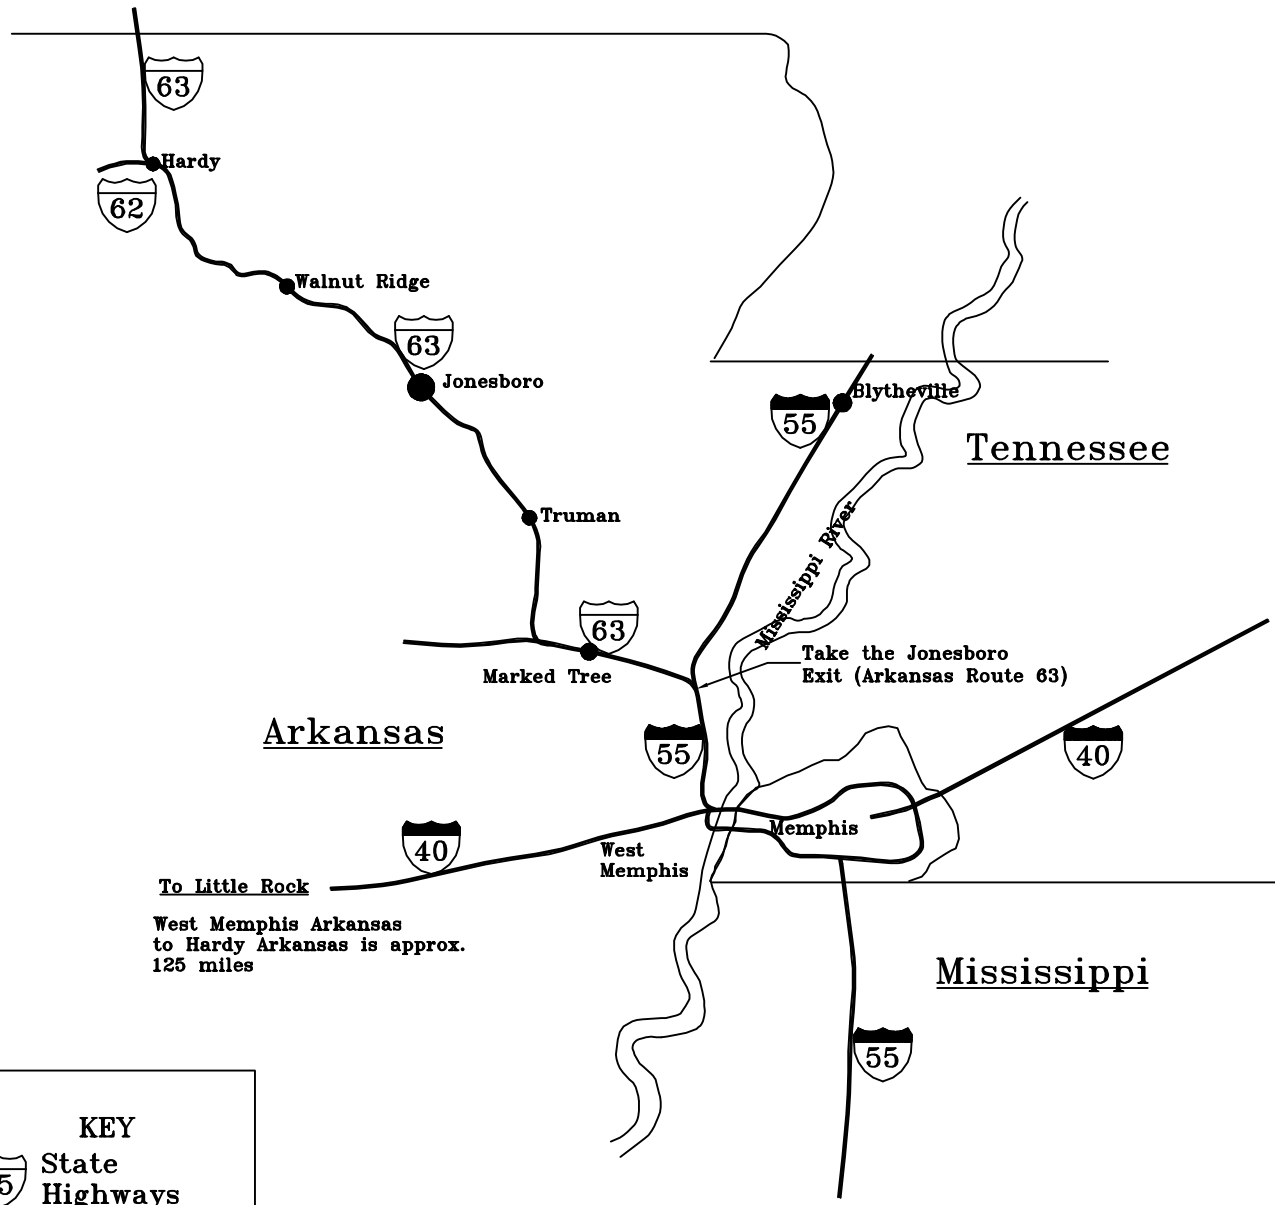

Memphis to Hardy Arkansas

Missouri

Tennessee

Arkansas

Mississippi

To Little Rock
West Memphis Arkansas
to Hardy Arkansas is approx.
125 miles

Take the Jonesboro
Exit (Arkansas Route 63)

KEY

 State Highways

 Interstate

**BOY SCOUTS OF AMERICA
CHICKASAW COUNCIL**

Kia Kima Scout Reservation
Hardy, Arkansas
Map